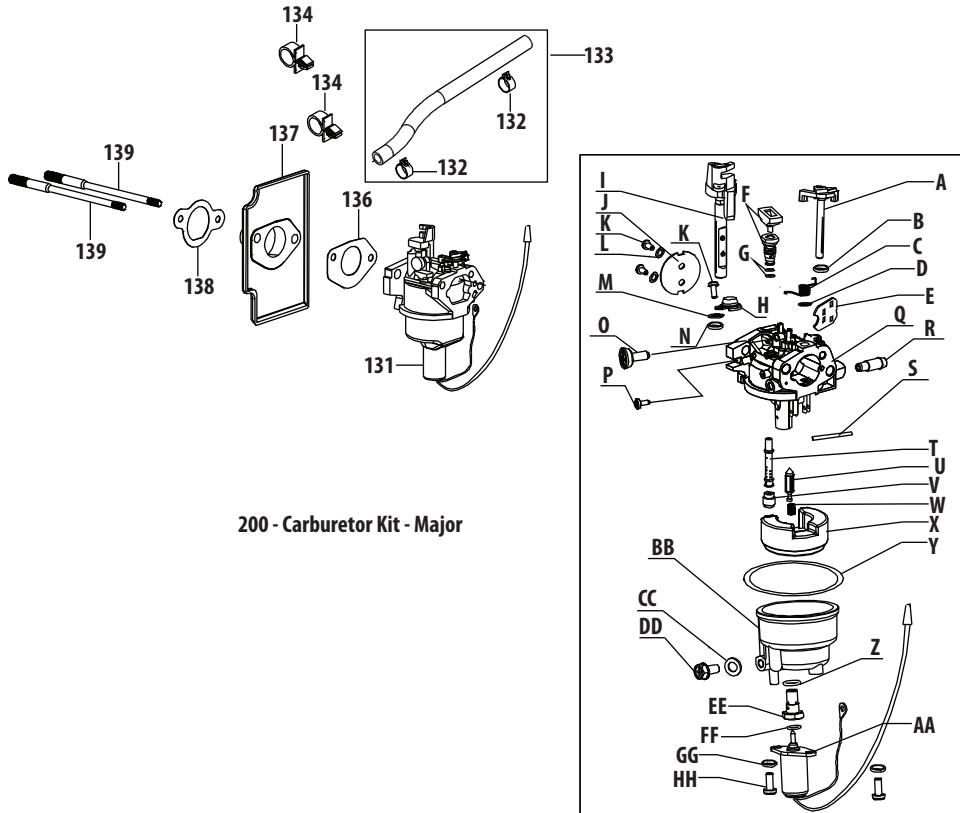

4P90JU Carburetor Assembly

200 - Carburetor Kit - Major